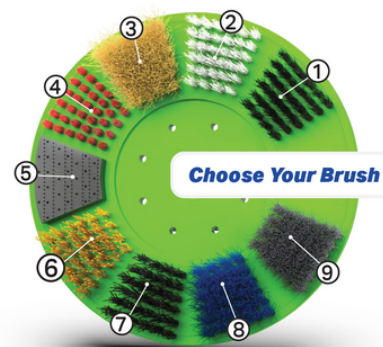

CONTACT US

01223 867007

motion@motioncm.co.uk