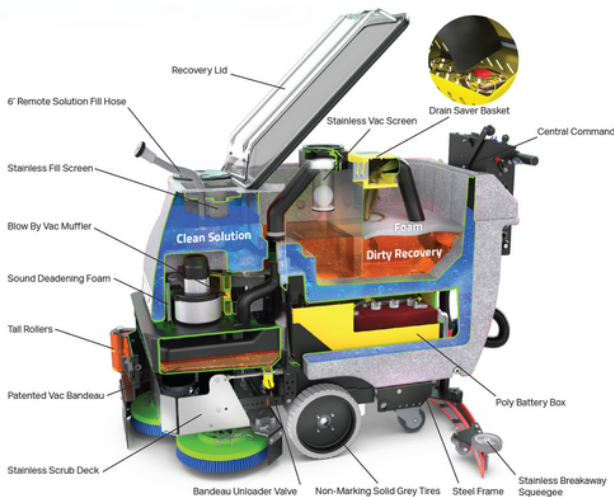

MOTION

TOMCAT Sport v2.0

Simple - Powerful - Practical

TOMCAT Sport V2.0:

Discover TOMCAT Sport V2.0: The eco-friendly cleaning revolution. Drastically cuts water use from 1,440L to just 67.5L compared to a pressure washer, while delivering superior cleanliness. Save on water bills, reduce the need for car park maintenance, and contribute to environmental sustainability. Invest in efficiency and sustainability with TOMCAT Sport V2.0.

- ✓ Steel Powder Coated Chassis
- ✓ Dual Speed Deck 80%
- ✓ 5-7year+ Estimated Lifespan
- ✓ 36" Squeegee & Urethane Wiper

- ① Polypropylene: Black / Medium - Light
- ② Nylon: White / Light - Soft
- ③ Tampico: Tan / Soft
- ④ Tufted Pad Driver: Red / Variety Pads
- ⑤ Neoprene Pad Driver: Black / Variety Diamond Pucks
- ⑥ Super Grit: Orange / Extreme Rough
- ⑦ Tough Grit: Black / Very Rough
- ⑧ Midi Grit: Blue / Rough
- ⑨ Light Grit: Grey / Medium